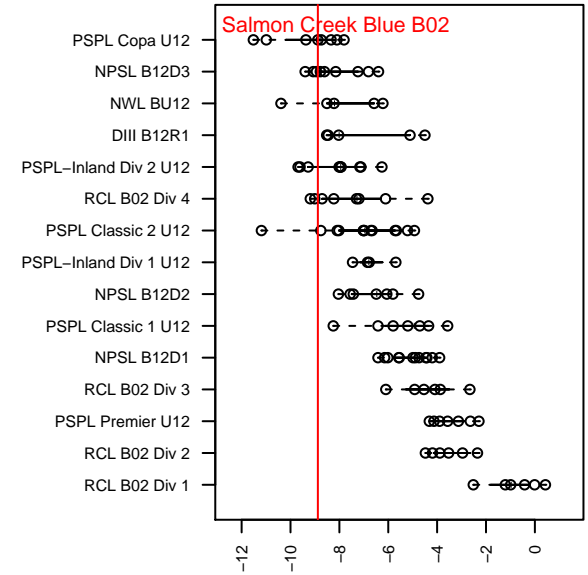

FC Salmon Creek Blue B02

Futbol Club Salmon Creek
 Salmon Creek, WA
 B02 total strength=220
 attack=0.14 defense=0.13
 fall league = OPL 1st Div U12
 spr league = Spr OPL Bandon Dunes Div U12
 notes= Juventus

alt names used:
 FC SALMON CREEKFCSC B02 BLUE
 FC Salmon Creek B02 Blue
 FCSC B02 Blue
 FCSC B02 Blue
 FC Salmon Creek B02 Blue
 FC Salmon Creek B02 Blue

Venues played:
 2013 Spr OPL Nehalem Division U11
 2014 PCU Summer Classic U12 Silver
 2014 Beaverton Cup BU12 Silver
 2014 Mt Hood Challenge U12
 2014 OPL First Division U12
 2014 Directors Cup OPL Silver U12
 2014 Spr OPL Bandon Dunes Division U12

**attack and defense variance (black dot)
relative to other teams
and top 10 in region**

**attack and defense rating
relative to others at age
and all opponents in last 13 months**

Performance relative to 13 month average